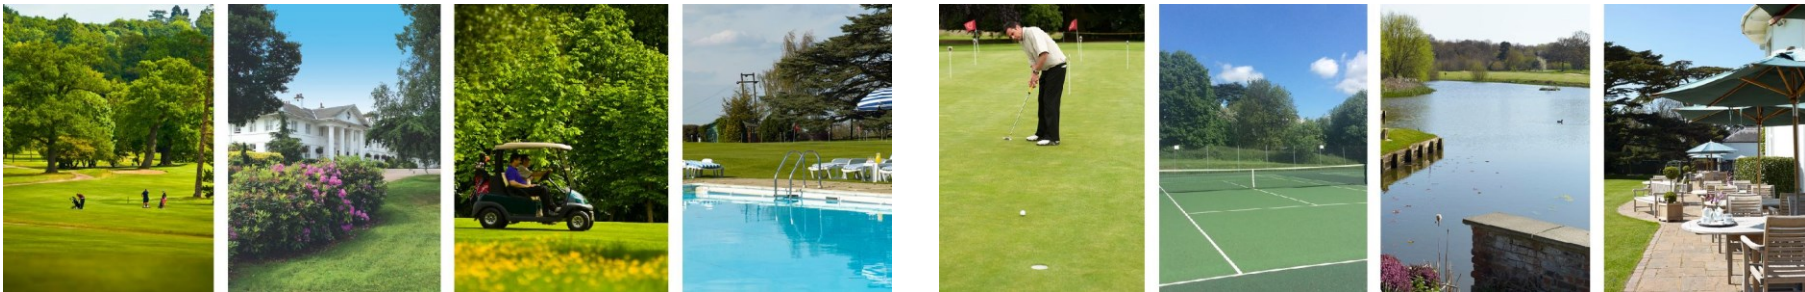

Applications

For further information on corporate membership opportunities at Dyrham Park Country Club
please contact the Membership Team on

T: 020 8440 3361

E: membership@dyrhampark.com